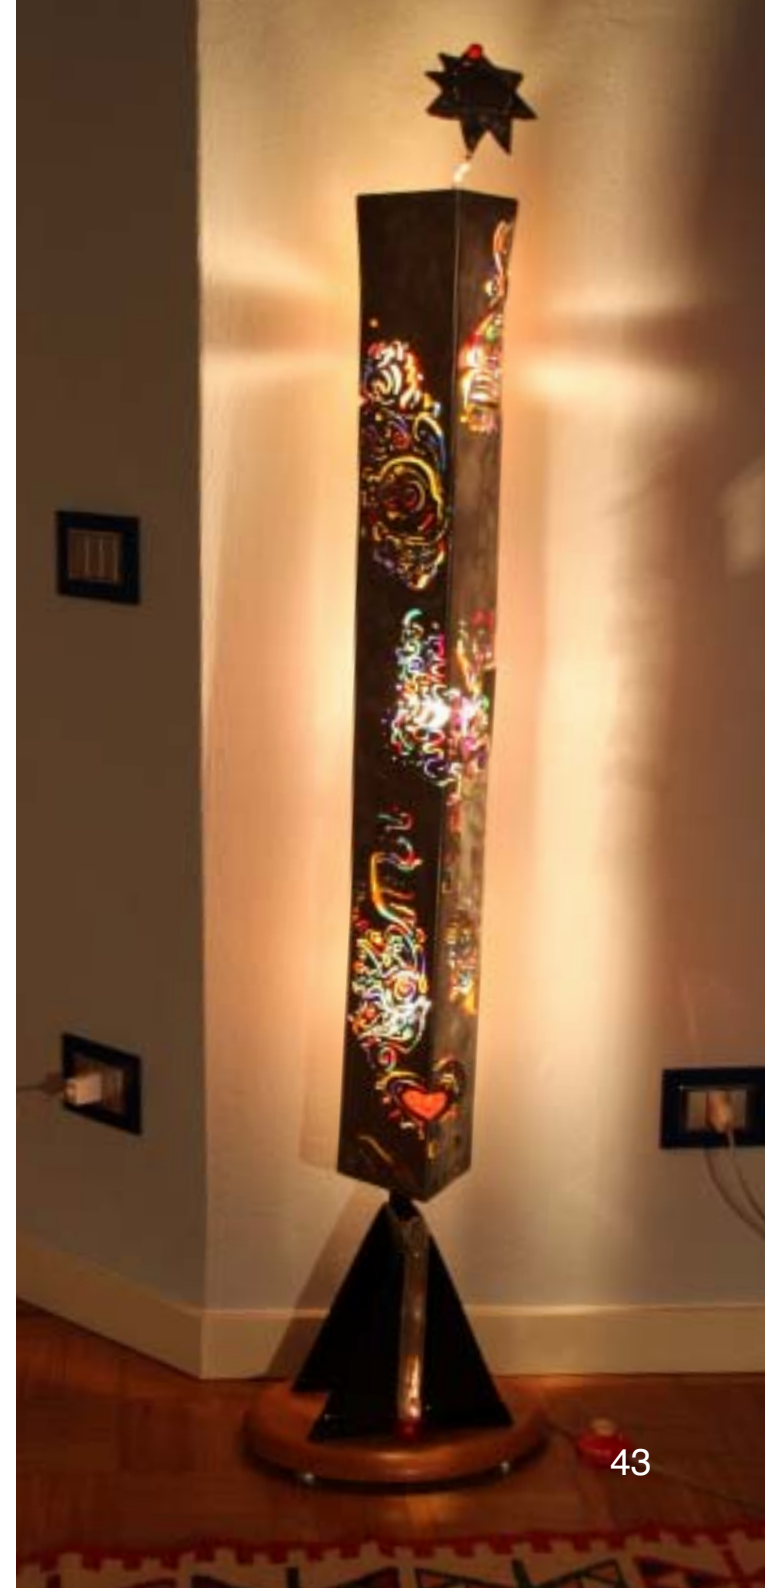

Vulcan of Lanzarote

2010

height 180 cm

Octopus
2006
height 185 cm

Zucchetti family

1996

height 180 cm

Little moon

2007

height 110 cm

Little sun
2007
height 110 cm

Steel vibration

2010

Lanzarote - height 100 cm

Vougue of light

2010